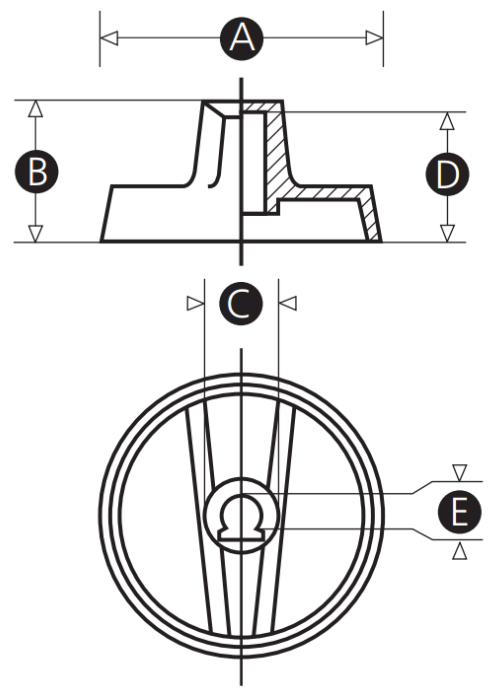

G35DPK Timer Control Knob

- Features**
- Thermoplastic timer control knob, with clip to fit 'D' shape shaft
- Material**
- Body: High impact resistant thermoplastic, matt black finish
 - Shaft type: Complete with clip to fit D-shaft

Part No.	A	B	C	D	E	Bore Size
G35DPK-6543X	40	20	11	18	4.6	6